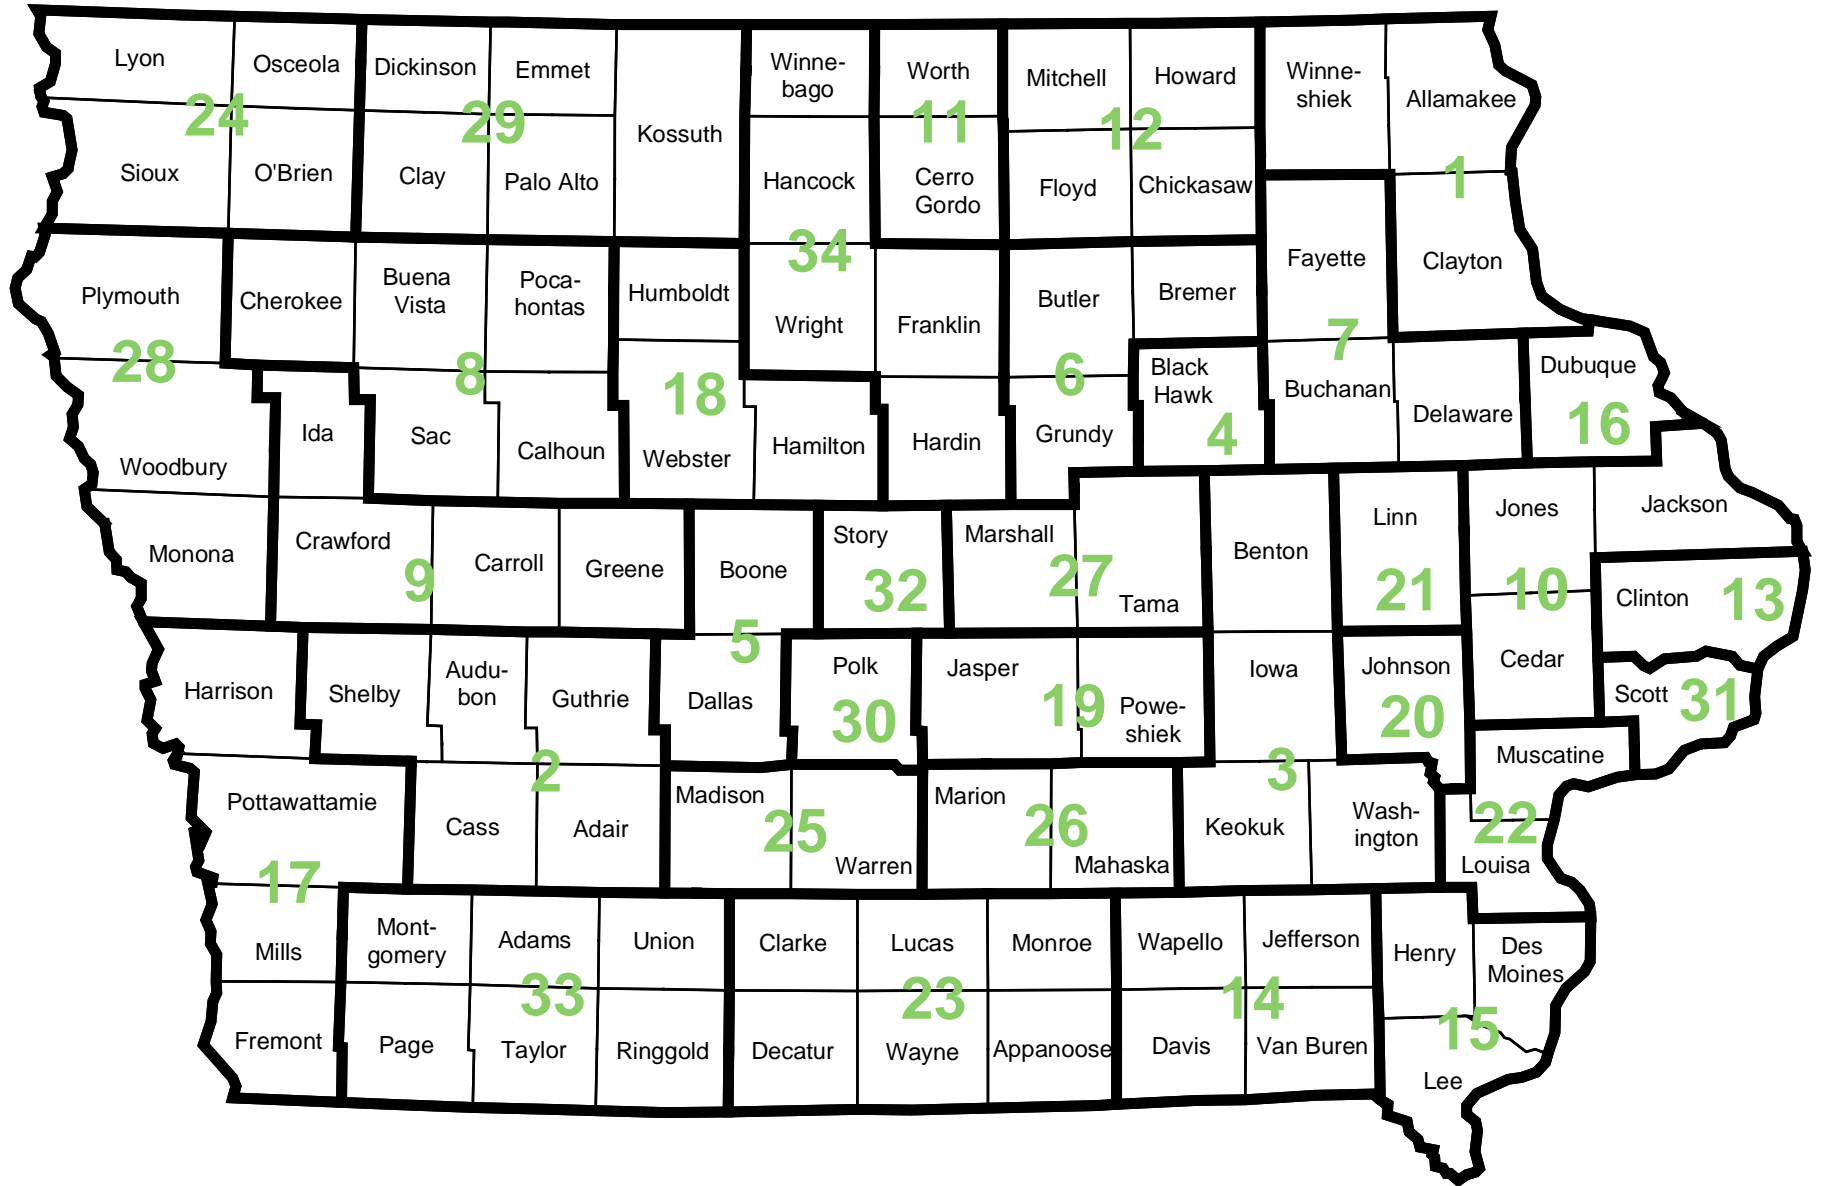

Census 2000 EEO County Sets for Iowa

Source: U.S. Census Bureau, Iowa Labor Market Information Bureau