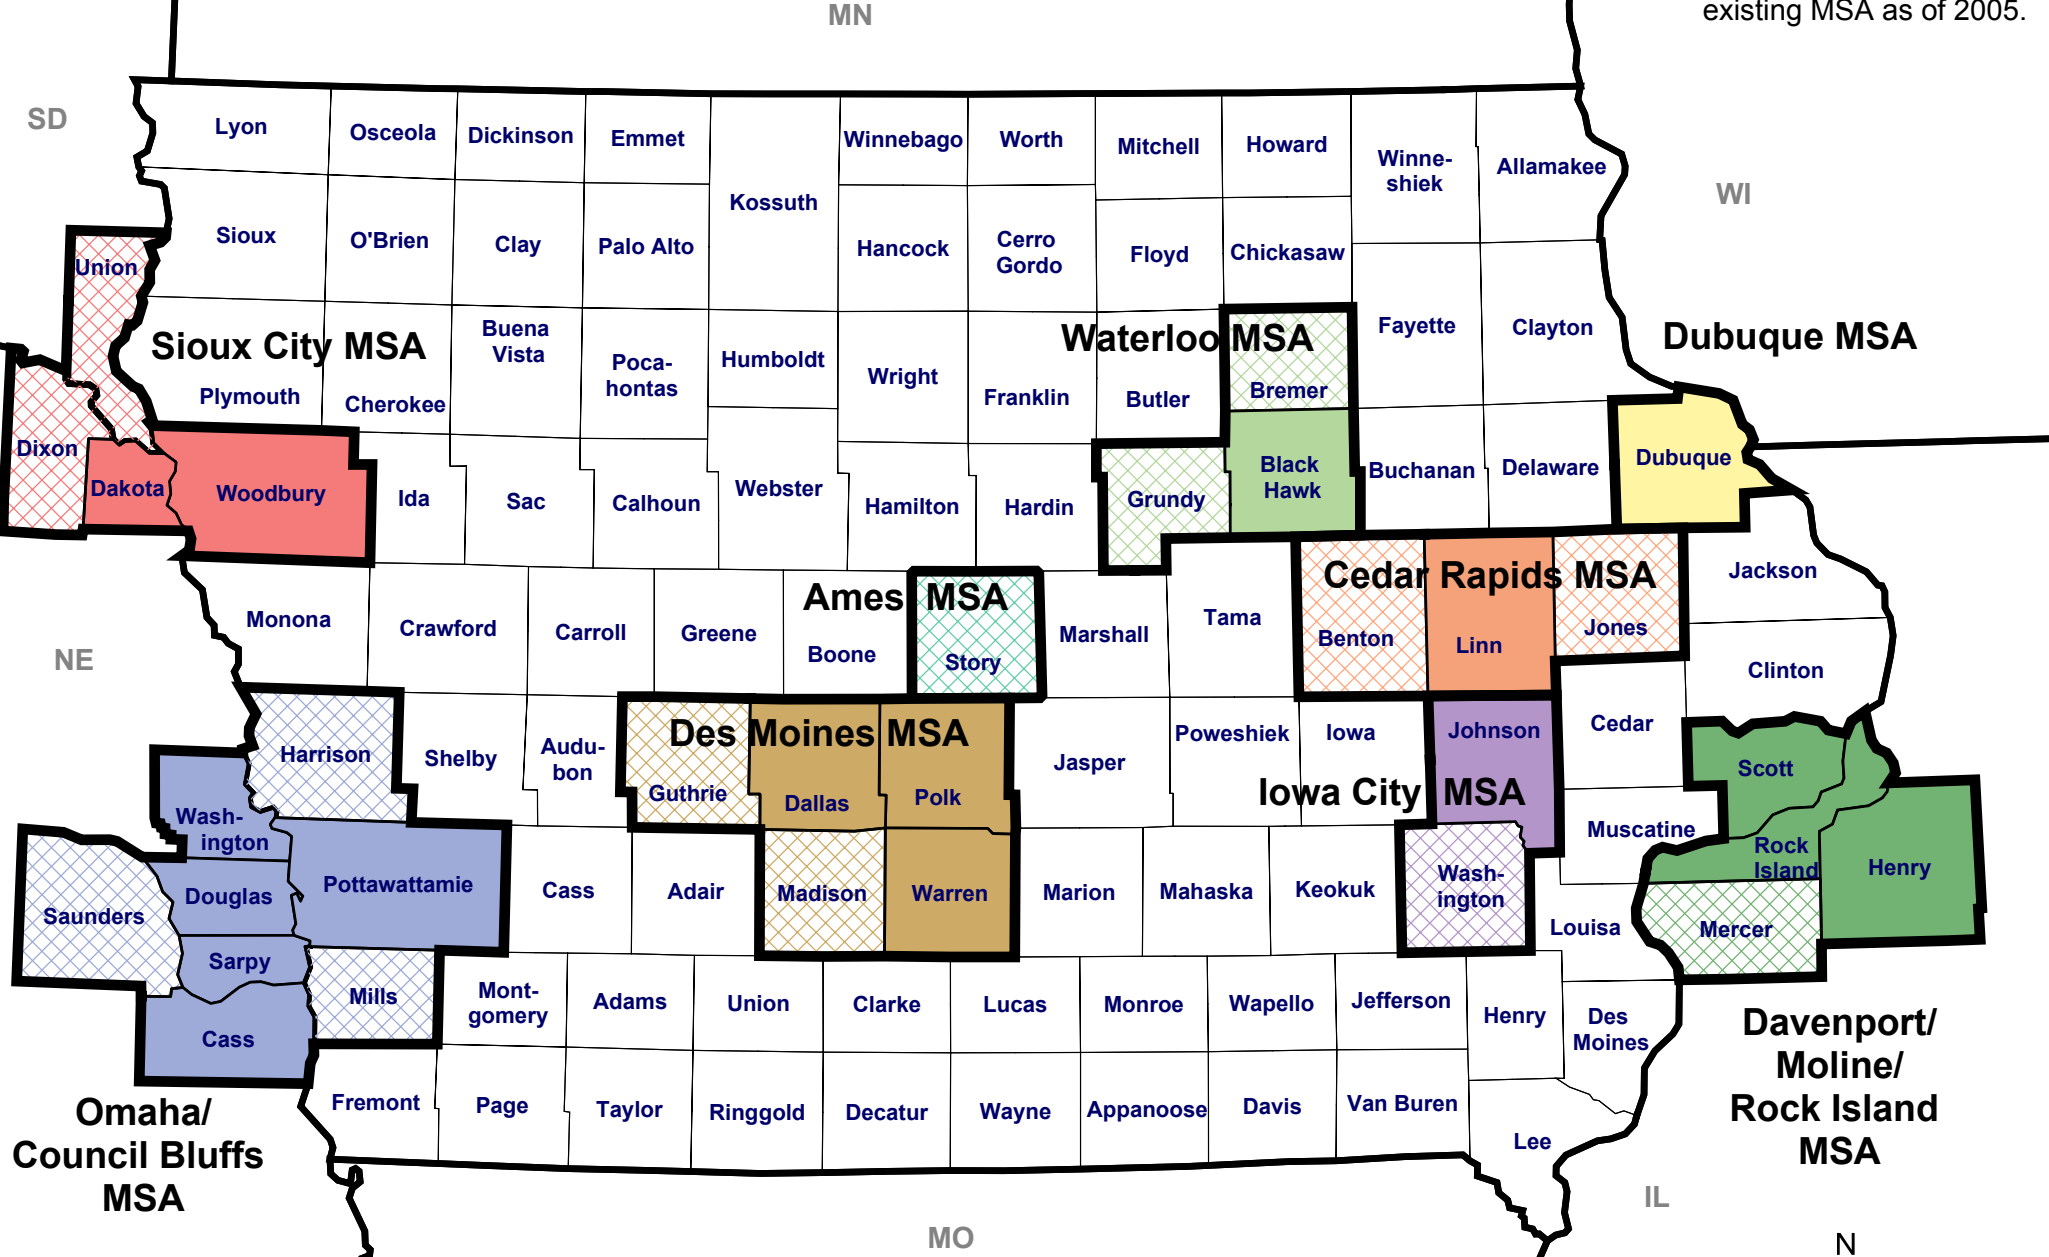

# Iowa Metropolitan Statistical Areas

Crosshatch indicates a new MSA (Ames) or a new county added to an existing MSA as of 2005.

Source: Labor Market & Economic Research Bureau, Iowa Workforce Development